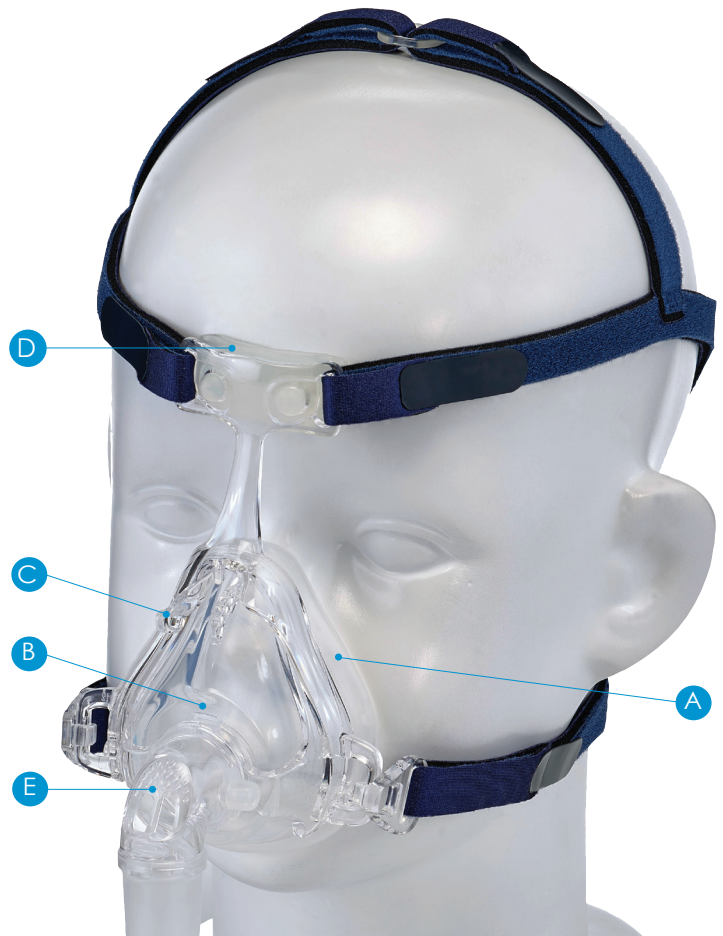

Nonny™

Pediatric Full Face Mask

NEW NONNY™ Full Face Pediatric CPAP Mask

The Next Generation in Pediatric CPAP Therapy

NEW Optional Extension Straps

(Included with all mask sizes)

A. 3D Mask Cushion

- Excellent seal without tight headgear
- Eliminates face pressure sores and discomfort

B. Frame

- Simple design to attach and detach cushion from frame

C. Forehead Support

- Innovative adjustable support
- Provides stability with one easy adjustment

D. Forehead Pad

- One-piece pad evenly conforms to the forehead contour
- Pad securely stays in place

E. Air Vent

- Vent minimizes noise
- Enables efficient CO2 washout
- Vented air spreads as a cloud without disturbing patient or companion

Mask Description	Mask Size	Mask Part #	Replacement Headgear Part #	Replacement Cushion Part #
Nonny Full Face Pediatric CPAP Mask	Small	AG-PEDFF-S	Small/Medium AG-PEDFF-HGS	Small AG-PEDFF-CS
Nonny Full Face Pediatric CPAP Mask	Medium	AG-PEDFF-M	Small/Medium AG-PEDFF-HGS	Medium AG-PEDFF-CM
Nonny Full Face Pediatric CPAP Mask	Large	AG-PEDFF-L	Large/X-Large AG-PEDFF-HGL	Large AG-PEDFF-CL
Nonny Full Face Pediatric CPAP Mask	X-Large	AG-PEDFF-XL	Large/X-Large AG-PEDFF-HGL	X-Large AG-PEDFF-CXL