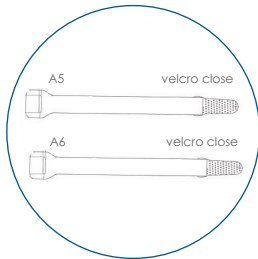

Nonny™

Pediatric Full Face Mask

NEW NONNY™ Full Face Pediatric CPAP Mask

The Next Generation in Pediatric CPAP Therapy

NEW Optional Extension Straps

(Included with all mask sizes)

A. 3D Mask Cushion

- Excellent seal without tight headgear
- Eliminates face pressure sores and discomfort

B. Frame

- Simple design to attach and detach cushion from frame

C. Forehead Support

- Innovative adjustable support
- Provides stability with one easy adjustment

D. Forehead Pad

- One-piece pad evenly conforms to the forehead contour
- Pad securely stays in place

E. Air Vent

- Vent minimizes noise
- Enables efficient CO2 washout
- Vented air spreads as a cloud without disturbing patient or companion

Mask Description	Mask Size	Mask Part #	Replacement Headgear Part #	Replacement Cushion Part #
Nonny Full Face Pediatric CPAP Mask	Small	AG-PEDFF-S	Small/Medium AG-PEDFF-HGS	Small AG-PEDFF-CS
Nonny Full Face Pediatric CPAP Mask	Medium	AG-PEDFF-M	Small/Medium AG-PEDFF-HGS	Medium AG-PEDFF-CM
Nonny Full Face Pediatric CPAP Mask	Large	AG-PEDFF-L	Large/X-Large AG-PEDFF-HGL	Large AG-PEDFF-CL
Nonny Full Face Pediatric CPAP Mask	X-Large	AG-PEDFF-XL	Large/X-Large AG-PEDFF-HGL	X-Large AG-PEDFF-CXL